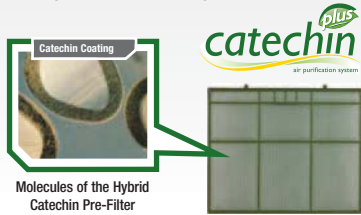

A BREATH OF FRESH AIR

FRESH

At Mitsubishi Electric, your home comfort means more than maintaining the temperature of your rooms. Equally as important to us is the quality of the air you and your family breathe. That's why every M-Series indoor unit is equipped with our Catechin Plus Air Purifying System to keep your air fresh in 2 different ways:

CATECHIN PLUS PRE-FILTER

Catechin, a bioflavonoid found in green tea, is known for its deodorizing, antibacterial and antiviral properties. It has been infused into every cell of the pre-filter to keep the air in your home healthy.