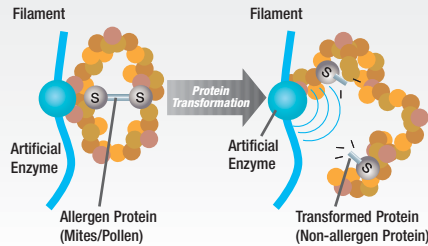

A BREATH OF FRESH AIR

FRESH

At Mitsubishi Electric, your home comfort means more than maintaining the temperature of your rooms. Equally as important to us is the quality of the air you and your family breathe. That's why every M-Series indoor unit is equipped with our Catechin Plus Air Purifying System to keep your air fresh in 2 different ways:

CATECHIN PLUS PRE-FILTER

Catechin, a bioflavonoid found in green tea, is known for its deodorizing, antibacterial and antiviral properties. It has been infused into every cell of the pre-filter to keep the air in your home healthy.

ANTI-ALLERGY BLUE ENZYME FILTER

Traps dust, pollen, mites and other particles that can cause allergic reactions. The artificial enzyme catalyst helps break down S-S bonds in these allergens, transforming them into harmless proteins.