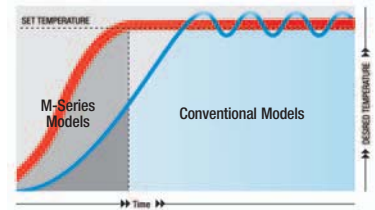

ENERGY EFFICIENT

EFFICIENT

Watch your energy costs drop thanks to high-efficiency VCSi technology that powers your M-Series units. Instead of constantly switching between OFF and full-powered ON, VCSi systems precisely control compressor speed at low frequency to keep your room temperature steady. This means that Mr. Slim systems actually use less power to maintain your total comfort, passing the energy savings on to you.